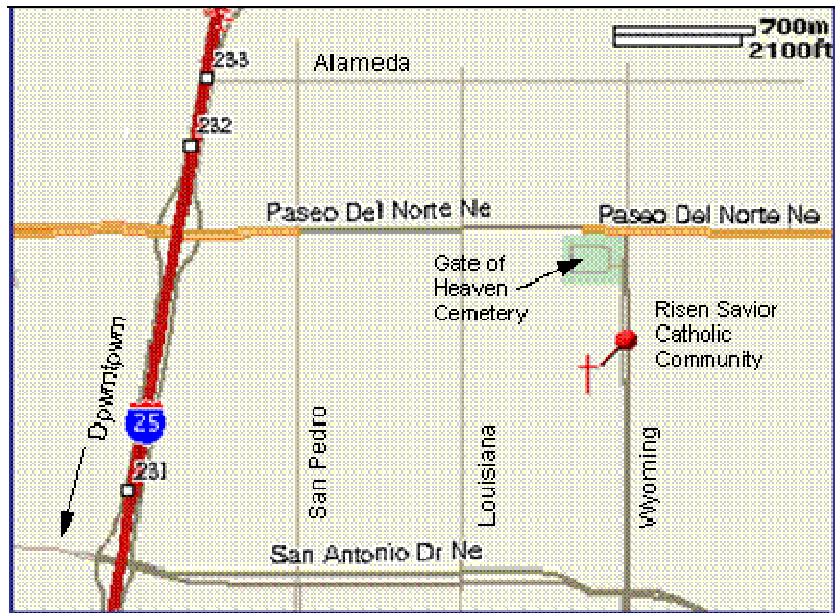

## Driving Directions:

Risen Savior Catholic Community is located in Albuquerque's Northeast Heights at 7701 Wyoming Boulevard, between San Antonio and Paseo del Norte.

From **Santa Fe** and the North take I-25 South to exit 232. Follow the frontage road to the light. Turn Left onto Paseo del Norte. Turn Right onto Wyoming. Risen Savior is on the Right 1/4 mile from the intersection.

From **Las Cruces** and the South take I-25 North to exit 231. Follow the frontage road to the light. Turn Right onto San Antonio. Turn Left onto Wyoming. Risen Savior is on the Left 3/4 mile north from the intersection.